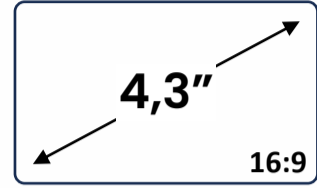

ORION

Animated GIFs