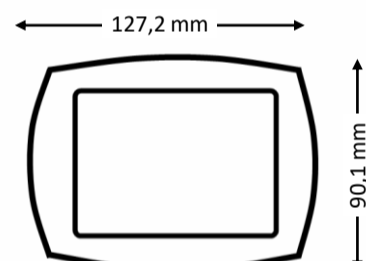

Edge-to-edge glass

Cortex M7

2 MB

16 MB

Supercap

Screen Size

Resolution

Touch Screen

Mounting

Graphics

Dimensions

Fascia

Sensors

CPU

RAM

Memory