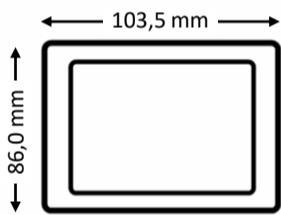

R-ION

Plastic surround